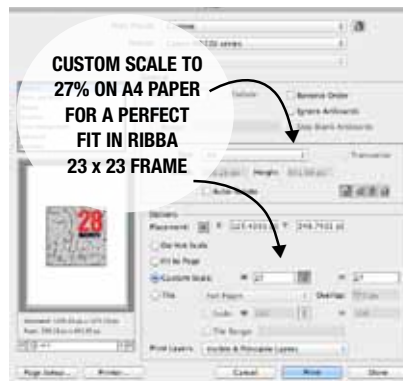

PRINTING AND PAPER:

I suggest using a good quality 200gsm matt art paper to print your personalised design on. Or see my print option below.