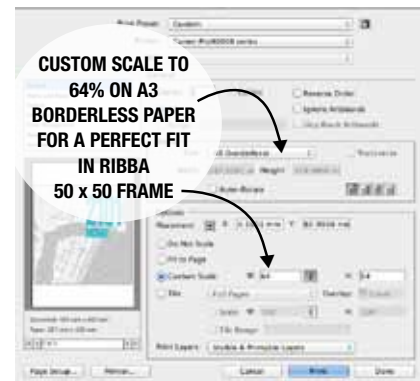

PRINTING AND PAPER:

I suggest using a good quality 200gsm matt art paper to print your personalised design on. Or see my print option below.